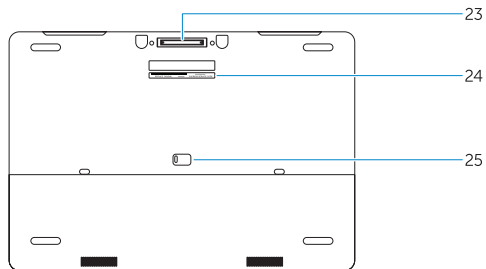

P29E001

Dell Precision -7710

Features

Značajke | Jellemzők | Характеристики | Funkcije

1. Microphone
2. Camera (optional)
3. Camera-status light (optional)
4. Network connector
5. Power connector
6. Power button
7. Security-cable slot
8. USB 3.0 connector
9. Headset connector
10. Memory card reader
11. Fingerprint reader (optional)
12. Battery-status light
13. Hard-drive activity light
14. Power-status light
15. Speakers
16. Touchpad
17. Contactless smartcard reader (optional)
18. Smartcard reader (optional)
19. USB 3.0 connector
20. Mini DisplayPort connector
21. HDMI connector
22. USB-C connector (optional)
23. Docking connector
24. Service-tag label
25. Door and battery release latch