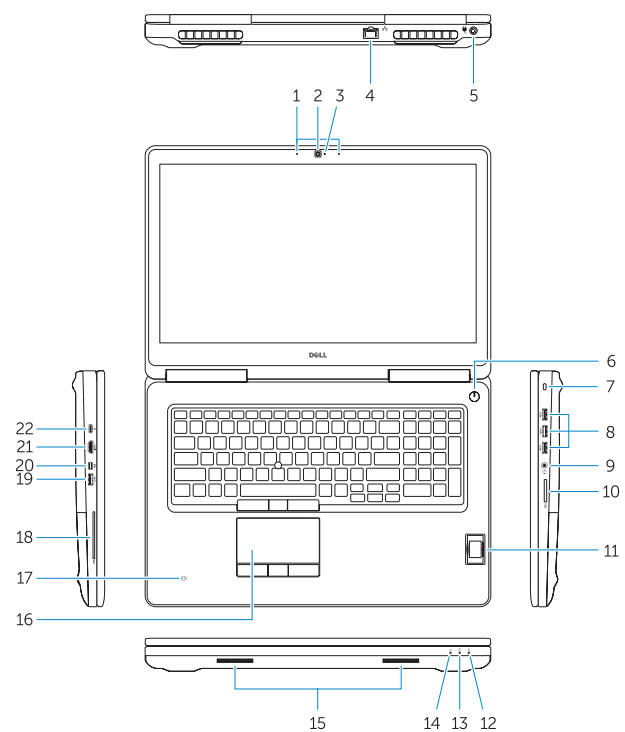

P29E001

Dell Precision -7710

Features

Značajke | Jellemzők | Характеристики | Funkcije

1. Microphone
2. Camera (optional)
3. Camera-status light (optional)
4. Network connector
5. Power connector
6. Power button
7. Security-cable slot
8. USB 3.0 connector
9. Headset connector
10. Memory card reader
11. Fingerprint reader (optional)
12. Battery-status light
13. Hard-drive activity light
14. Power-status light
15. Speakers
16. Touchpad
17. Contactless smartcard reader (optional)
18. Smartcard reader (optional)
19. USB 3.0 connector
20. Mini DisplayPort connector
21. HDMI connector
22. USB-C connector (optional)
23. Docking connector
24. Service-tag label
25. Door and battery release latch